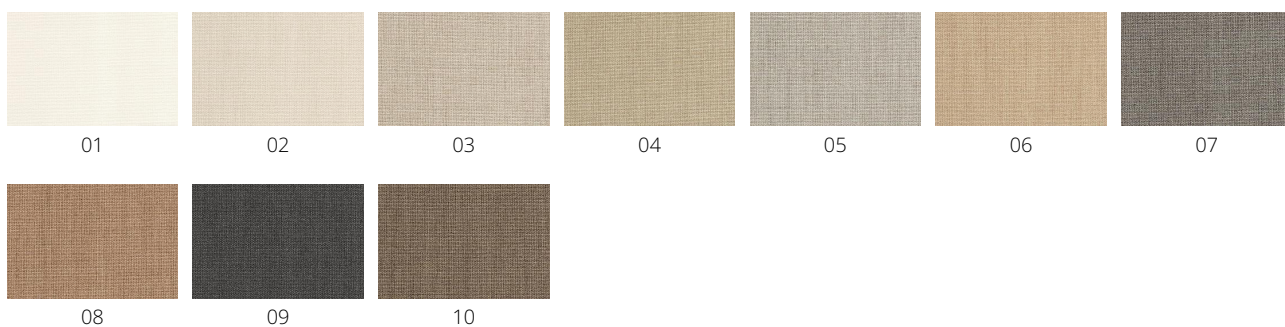

- EN13773, class 1

Krimp:

-

Wasadvies:

KLEUREN

kleur	solar transmission (Ts)	solar reflection (Rs)	solar absorption (As)	glare control klasse
01	33%	60%	7%	0
02	36%	47%	17%	0
03	26%	37%	37%	0
04	26%	38%	36%	0
05	23%	33%	44%	1
06	29%	39%	32%	0
07	11%	19%	70%	2
08	19%	30%	51%	1
09	4%	9%	87%	3
10	13%	21%	66%	2